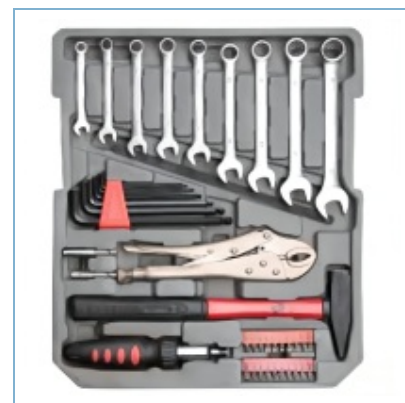

H7099A-3

40PCS TOOL SET

Qty/Ctn

1

Product Detail

组套