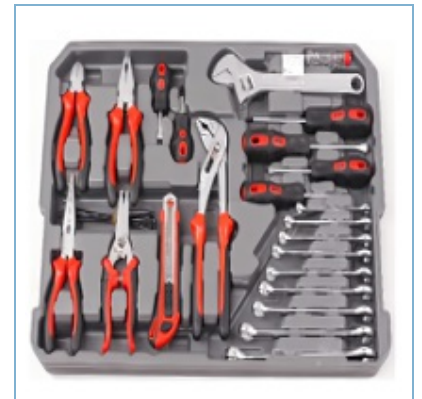

H9010A-12

25PCS TOOL SET

Qty/Ctn

1

Product Detail

组套

H9010A-4

72PCS TOOL SET