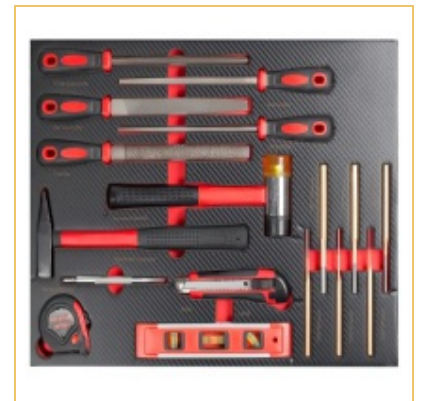

H18044EW-7

17PCS TOOL SET

Qty/Ctn 1

Meas.(cm) 54.0/39.0/3.0

Product Detail 组套