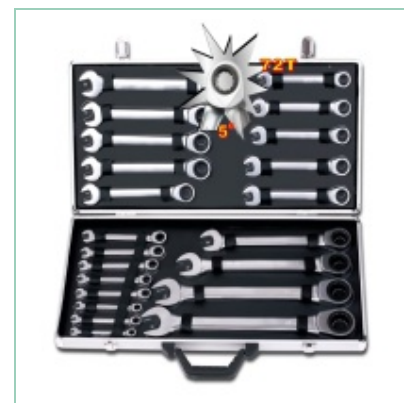

SS1022D01

22PCS TOOL SET

Qty/Ctn 2PC

Meas.(cm) 61.5/13.0/32.0

Product Detail 22PCS TOOL SET