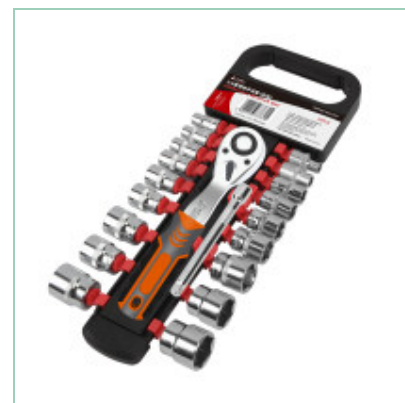

SS3731G

3/8socket wrench set

Product Detail

3/8socket wrench set

SS3732G

1/2 socket wrench set

Product Detail

1/2 socket wrench set