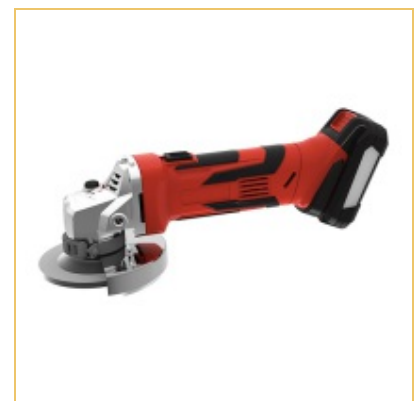

PA4225

20V CORDLESS ANGLE GRINDER

Qty/Ctn	5PC
Meas.(cm)	69.0/32.0/14.8
G.W./N.W.(kgs)	9.5/9.0
Product Detail