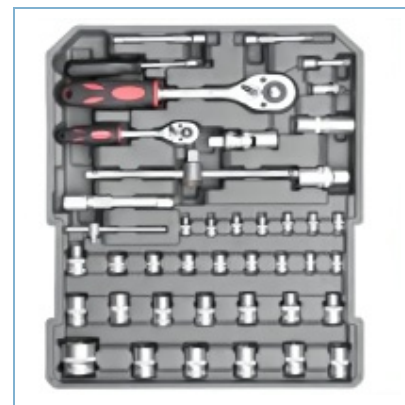

H6038A-15 42PCS TOOL SET

Qty/Ctn	1
Product Detail	组套