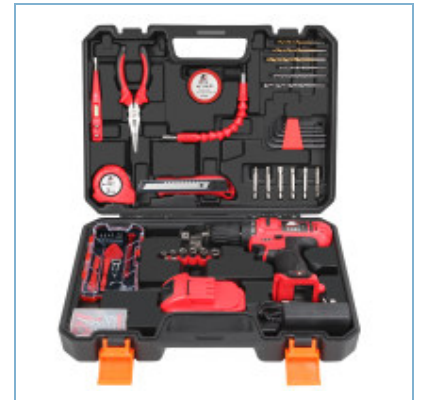

P3098A

112pcs power tool set

Qty/Ctn 1PC

Meas.(cm) 39.7/9.7/30.7

G.W./N.W.(kgs) 3.5/2.9

Product Detail 112pcs power tool set