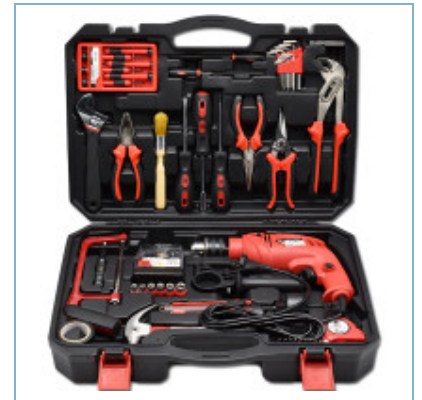

Product Detail

94PCS Electric Drill Set

P13040A

42 pcs household tool set with impact drill

Product Detail

42 pcs household tool set with impact drill

P13041A

85 pcs tool set