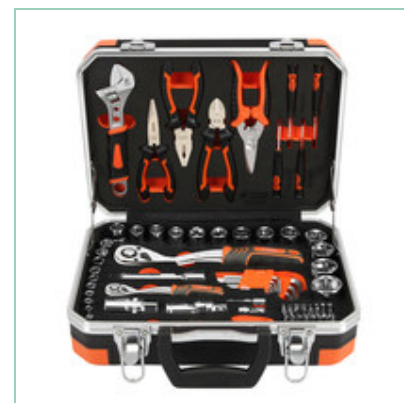

SS3566E**80PCS Mechanical tool set****Qty/Ctn** 1PC**Meas.(cm)** 36.5/14.5/28.5**G.W./N.W.(kgs)** 5.5/4.5**Product Detail** 80PCS Mechanical tool set**SS3567E****136PCS Mechanical tool set****Qty/Ctn** 1PC**Meas.(cm)** 480.0/145.0/375.0**G.W./N.W.(kgs)** 10.5/9.5**Product Detail** 136PCS Mechanical tool set**SS3573E****89-piece aluminium tool set****Qty/Ctn** 1PC**Meas.(cm)** 38.5/15.0/30.5**G.W./N.W.(kgs)** 6.8/6.5**Product Detail** 89-piece aluminium tool set**SS3574E****94 PCS TOOLS SET****Qty/Ctn** 1PC**Meas.(cm)** 47.5/12.5/37.0**G.W./N.W.(kgs)** 8.0/7.6**Product Detail** 94 PCS TOOLS SET