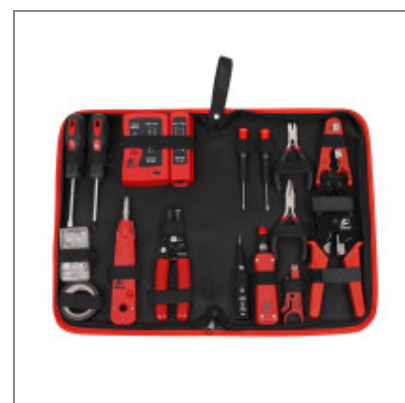

37PCS electronic tool set

Qty/Ctn

10PC

Meas.(cm)

45.5/37.5/31.4

G.W./N.W.(kgs)

16.0/15.5

Product Detail

37PCS electronic tool set