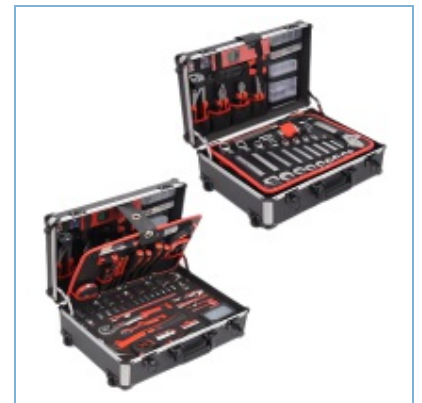

H18024DW

150PCS TOOL SET

Qty/Ctn 1PC

Meas.(cm) 49.0/38.0/21.5

G.W./N.W.(kgs) 13.5/12.5

Product Detail 150PCS TOOL SET