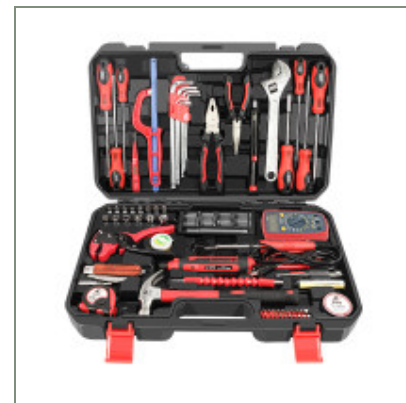

C3708A

74-piece telecommunications set

Qty/Ctn

1PC

Meas.(cm)

53.5/11.5/35.5

G.W./N.W.(kgs)

6.4/6.15

Product Detail

74-piece telecommunications set