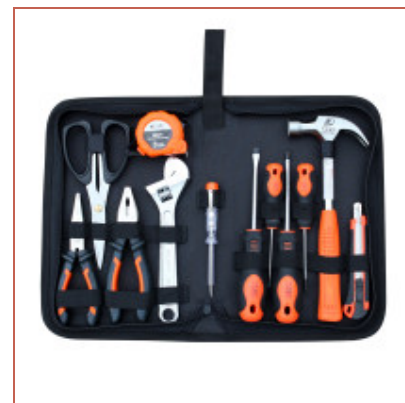

10PC

Meas.(cm)

62.0/21.5/33.5

G.W./N.W.(kgs)

20.0/18.9

Product Detail

12PCS Tool Set

**H4001A****141PCS TOOL SET****Qty/Ctn**