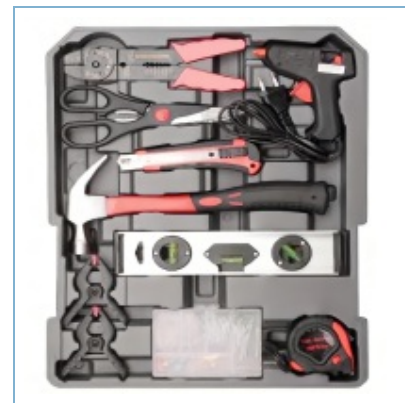

H6038A-2-3

10PCS TOOL SET

Qty/Ctn

1

Product Detail

组套