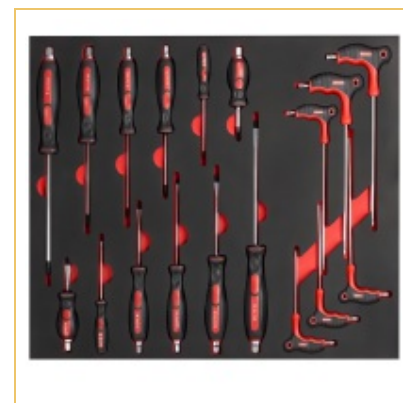

H18005EW-3

18PCS TOOL SET

Qty/Ctn	1
Meas.(cm)	54.0/39.0/2.8
Product Detail	组套