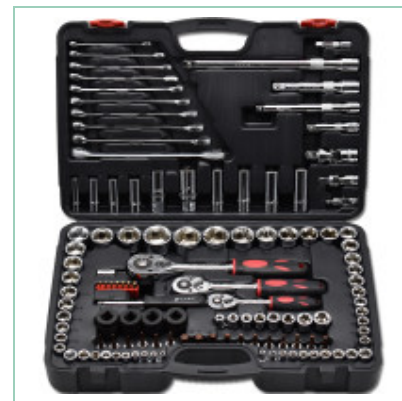

SS8120A01

120 PCS 12.5 × ten × 6.3mm series metric British syste... comprehensive set

Qty/Ctn 1PC

Product Detail 120 PCS 12.5 × ten × 6.3mm series metric British system comprehensive set