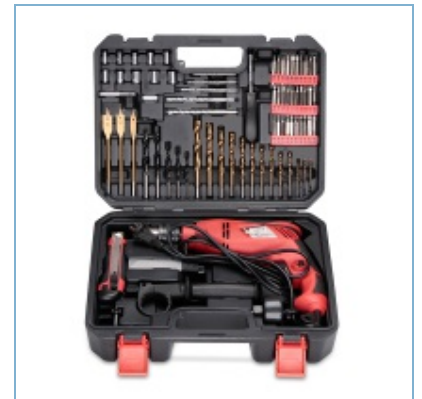

P13041A

85 pcs tool set

Qty/Ctn

3PC

Meas.(cm)

40.5/32.5/35.5

G.W./N.W.(kgs)

16.0/15.0

Product Detail

85 pcs tool set