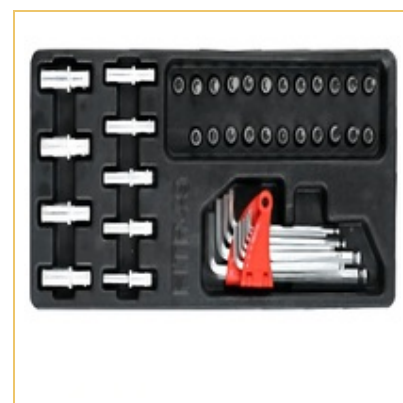

H1006C-25

42PCS TOOL SET

Qty/Ctn

1

Product Detail

组套