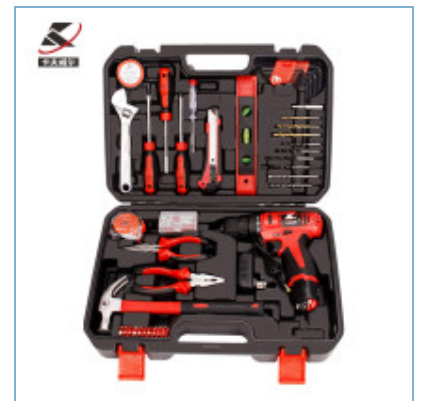

P3029A

115 PCS multi-function lithium electric drill tool set

Qty/Ctn 1PC

Meas.(cm) 46.0/11.8/33.5

G.W./N.W.(kgs) 5.4/4.4

Product Detail 115 PCS multi-function lithium electric drill tool set

P3068A**12V Li-ion Drill set****Qty/Ctn** 5PC**Meas.(cm)** 35.4/8.4/27.5**Product Detail** 12V Li-ion Drill set**P3070A****14.4V Li-ion Drill set****Qty/Ctn** 5PC**Meas.(cm)** 44.0/29.0/37.0**G.W./N.W.(kgs)** 11.0/10.0**Product Detail** 14.4V Li-ion Drill set**P3076A****15pc Lithium drill 18V tool set****Qty/Ctn** 5PC**Meas.(cm)** 44.0/29.0/37.0**G.W./N.W.(kgs)** 12.5/11.5**Product Detail** 15pc Lithium drill 18V tool set**P3092A****112PC Lithium drill 12V tool set****Qty/Ctn** 1PC**Meas.(cm)** 39.7/9.7/30.7**G.W./N.W.(kgs)** 3.0/2.8**Product Detail** 112PC Lithium drill 12V tool set