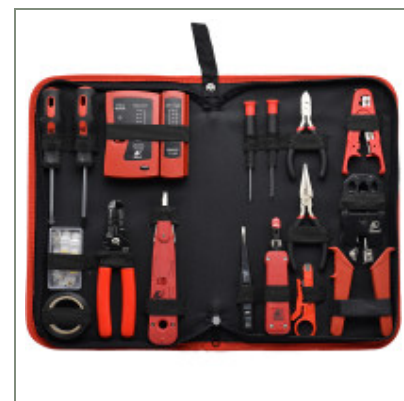

37pc electronic tool kit set

Qty/Ctn

10PC

Meas.(cm)

45.0/36.5/30.5

Product Detail

37pc electronic tool kit set