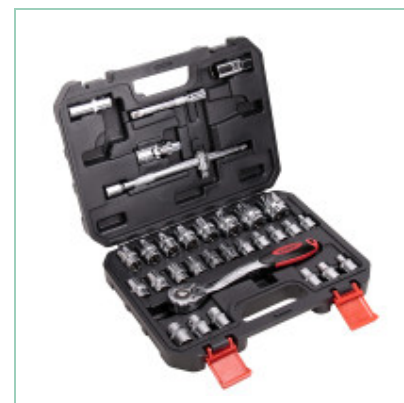

SS13032A

32 PCS Tool Set

Qty/Ctn

4PC

Meas.(cm)

36.5/35.2/28.5

G.W./N.W.(kgs)

18.5/18.11

Product Detail

32 PCS Tool Set