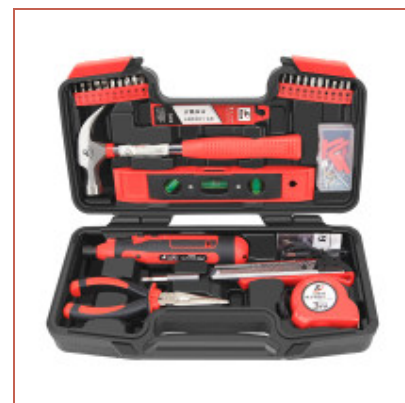

1PC

Meas.(cm)

34.5/23.0/10.0

G.W./N.W.(kgs)

1.6/1.5

Product Detail

29-piece tool set

**H3606B****12PCS Tool Set****Qty/Ctn**