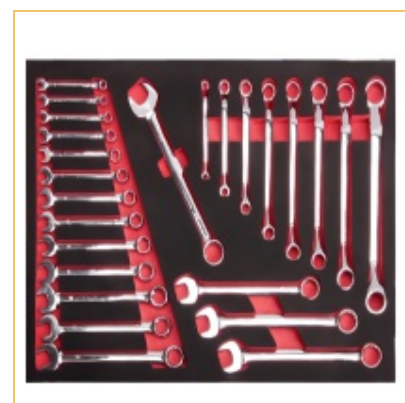

1

Meas.(cm)

54.0/39.0/3.0

Product Detail

组套

**H17028DW****89PCS TOOL SET****Qty/Ctn**

1PC

Meas.(cm)