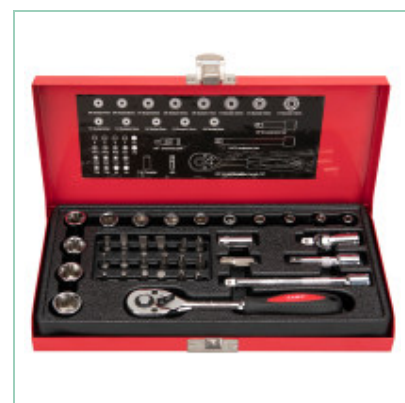

SS2967A

37 PCS metric socket bit set

Qty/Ctn 10PC

Meas.(cm) 30.0/27.0/22.0

G.W./N.W.(kgs) 12.0/11.0

Product Detail 37 PCS metric socket bit set