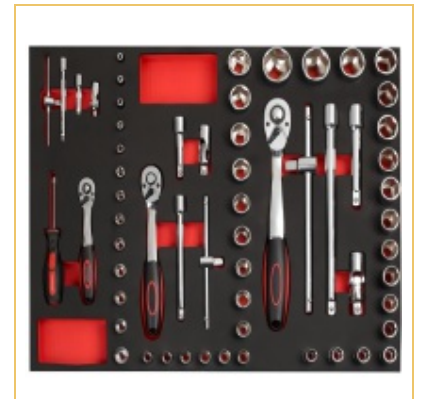

H18005EW-1

61PCS TOOL SET

Qty/Ctn 1

Meas.(cm) 54.0/39.0/2.8

Product Detail 组套