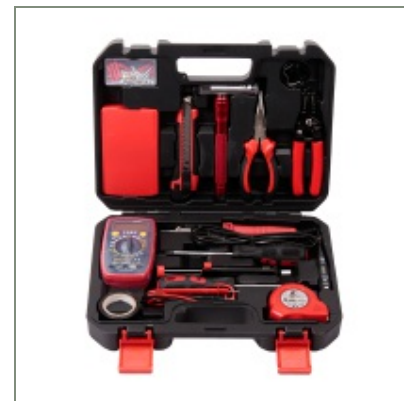

H14003A

100PCS Household tool set

Qty/Ctn

1PC

Meas.(cm)

38.0/10.0/30.0

G.W./N.W.(kgs)

3.6/2.6

Product Detail

100PCS Household tool set