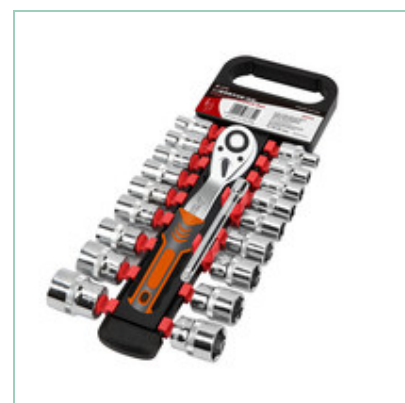

Product Detail

1/2 socket wrench set

SS4067G

6PCS 12.5mm inch socket set

Product Detail

6PCS 12.5mm inch socket set

SS8120A01

120 PCS 12.5 × ten × 6.3mm series metric British syste... comprehensive set