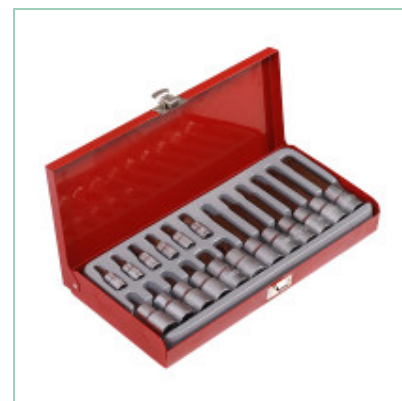

Qty/Ctn 1PC

Product Detail 120 PCS 12.5 × ten × 6.3mm series metric British system comprehensive set

SS9018D01

18 Pcs Socket Bit Set

Qty/Ctn 5PC

Meas.(cm) 30.5/15.5/21.5

G.W./N.W.(kgs) 9.2/8.8

Product Detail 18 Pcs Socket Bit Set