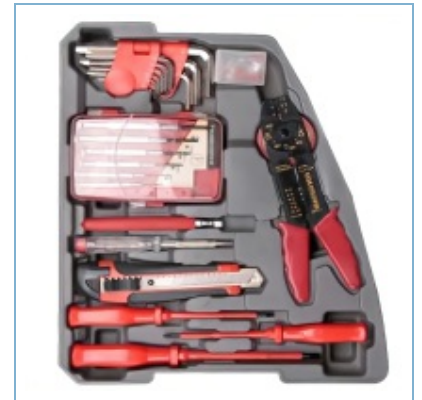

H6038A-8

23PCS TOOL SET

Qty/Ctn

1

Product Detail

组套