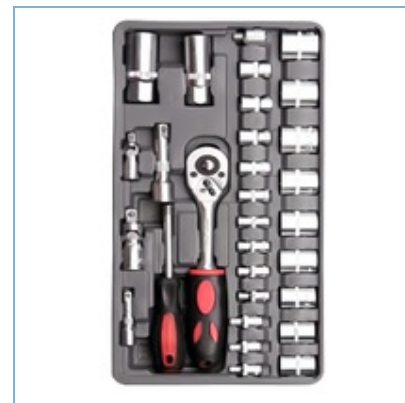

H6038A-4-3

30PCS TOOL SET

Qty/Ctn

1

Product Detail

组套