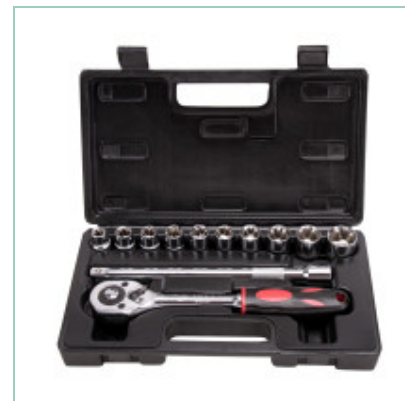

12 PCS 1/2"DR. socket sets

Qty/Ctn

10PC

Meas.(cm)

37.0/31.5/36.8

G.W./N.W.(kgs)

23.5/22.5

Product Detail

12 PCS 1/2"DR. socket sets