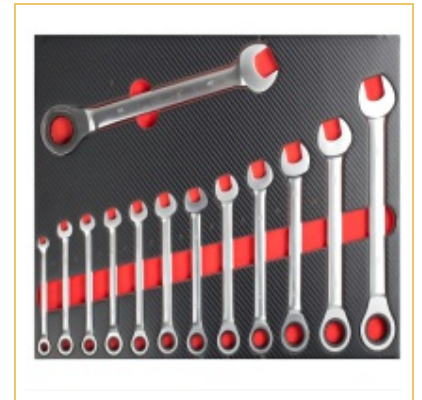

H18044EW-2

13PCS TOOL SET

Qty/Ctn 1

Meas.(cm) 54.0/39.0/3.0

Product Detail 组套