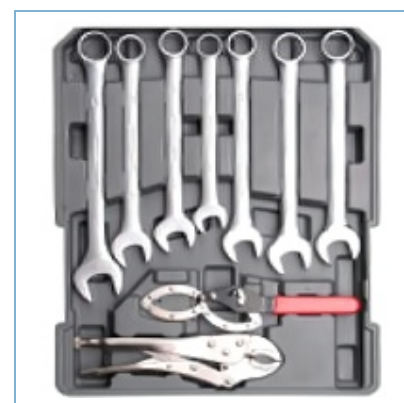

组套

H6038A-29

9PCS TOOL SET

Qty/Ctn

1

Product Detail

组套

H6038A-3