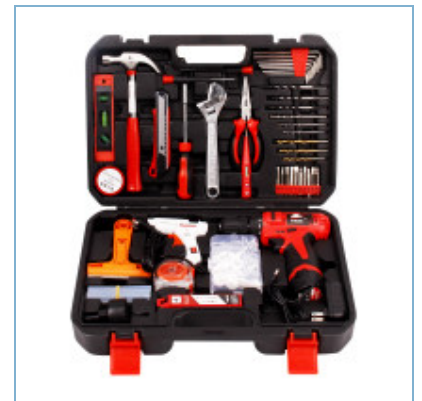

Product Detail 19-piece electric drill set

P3028A

122 PCS multi-function lithium electric drill tool set

Qty/Ctn 1PC

Meas.(cm) 44.5/10.2/31.5

G.W./N.W.(kgs) 5.0/4.5

Product Detail 122 PCS multi-function lithium electric drill tool set