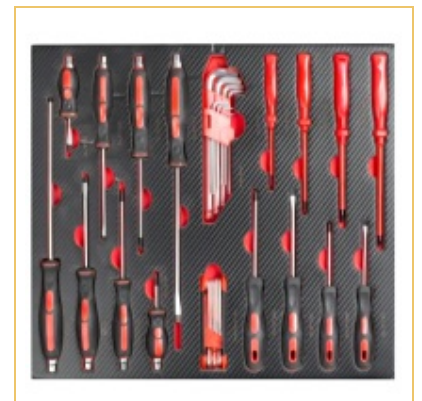

Product Detail 组套

H18044EW-4

26PCS TOOL SET

Qty/Ctn 1

Meas.(cm) 54.0/39.0/3.0

Product Detail 组套

C
A
N
B
I
N
E
T

H18044EW-5**16PCS TOOL SET**