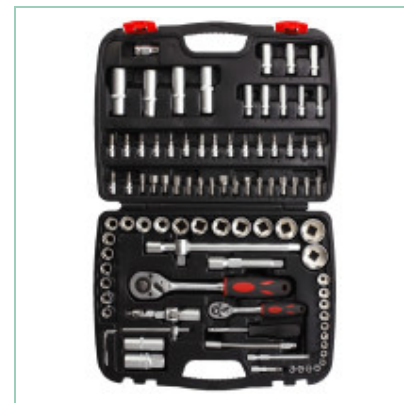

SS095A01

94 piece sleeve set

Qty/Ctn

4PC

Product Detail

94 piece sleeve set

SS13032A

32 PCS Tool Set