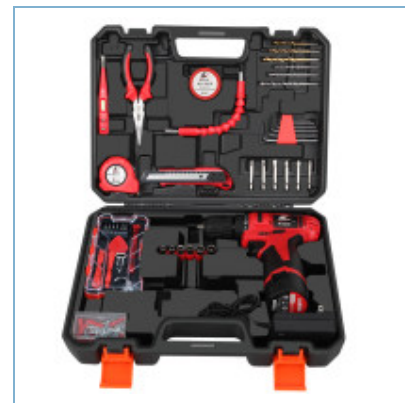

P3029A

115 PCS multi-function lithium electric drill tool set

Qty/Ctn 1PC

Meas.(cm) 46.0/11.8/33.5

G.W./N.W.(kgs) 5.4/4.4

Product Detail 115 PCS multi-function lithium electric drill tool set

P3068A**12V Li-ion Drill set****Qty/Ctn** 5PC**Meas.(cm)** 35.4/8.4/27.5**Product Detail** 12V Li-ion Drill set**P3070A****14.4V Li-ion Drill set****Qty/Ctn** 5PC**Meas.(cm)** 44.0/29.0/37.0**G.W./N.W.(kgs)** 11.0/10.0**Product Detail** 14.4V Li-ion Drill set**P3076A****15pc Lithium drill 18V tool set****Qty/Ctn** 5PC**Meas.(cm)** 44.0/29.0/37.0**G.W./N.W.(kgs)** 12.5/11.5**Product Detail** 15pc Lithium drill 18V tool set**P3092A****112PC Lithium drill 12V tool set****Qty/Ctn** 1PC**Meas.(cm)** 39.7/9.7/30.7**G.W./N.W.(kgs)** 3.0/2.8**Product Detail** 112PC Lithium drill 12V tool set