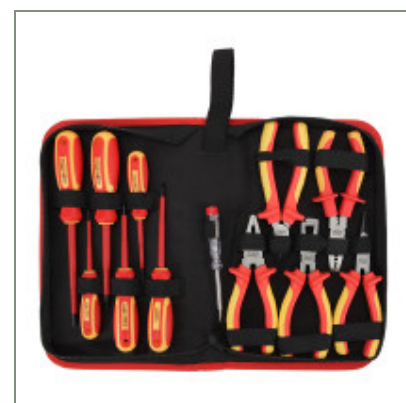

12 pcs insulated tool set

Qty/Ctn

1PC

Meas.(cm)

31.5/8.5/21.0

G.W./N.W.(kgs)

1.76/1.6

Product Detail

12 pcs insulated tool set