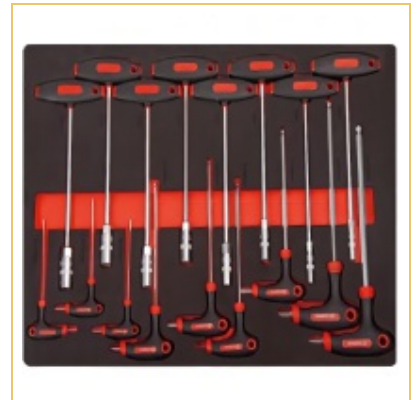

Meas.(cm) 54.0/39.0/2.8

Product Detail 组套

H16022EW-3

17PCS TOOL SET

Qty/Ctn 1

Meas.(cm) 54.0/39.0/2.8

Product Detail 组套

H16022EW-4