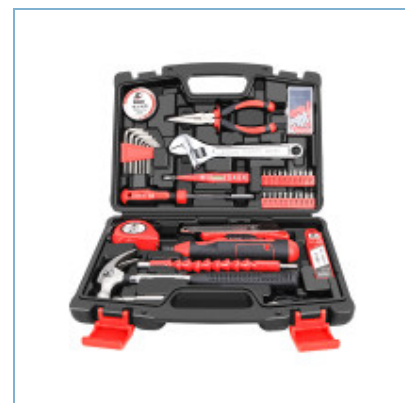

Meas.(cm)

33.0/8.7/25.0

G.W./N.W.(kgs)

2.375/2.2

Product Detail

45-piece household tool set

H3709A

120pcs household tool set