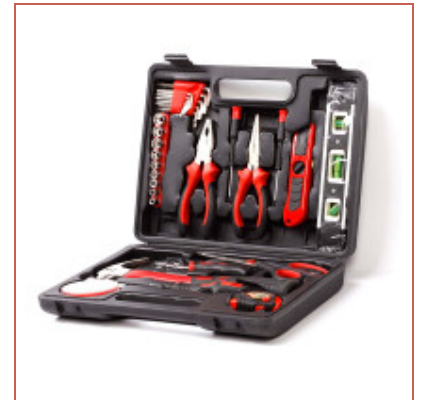

H5022A-1

42PCS Household tool set

Qty/Ctn 5PC

Meas.(cm) 40.5/34.0/27.0

G.W./N.W.(kgs) 13.4/12.0

Product Detail 42PCS Household tool set