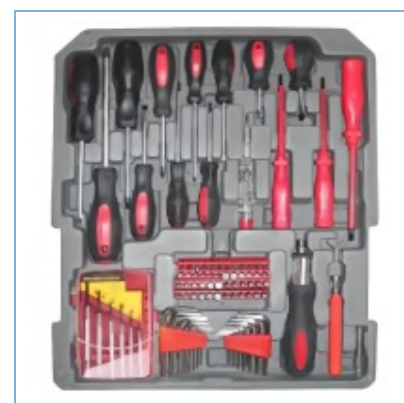

H6038A-27

88PCS TOOL SET

Qty/Ctn

1

Product Detail

组套