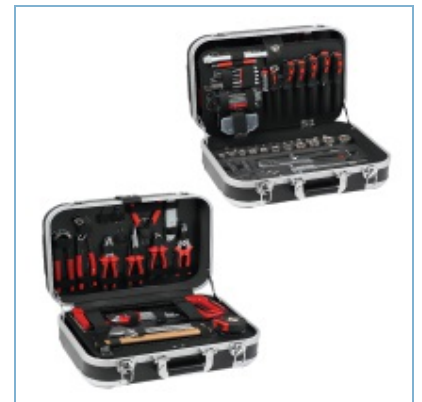

H1031D

118PCS TOOL SET

Qty/Ctn 6PC

Meas.(cm) 47.0/18.5/37.5

G.W./N.W.(kgs) 14.0/13.0

Product Detail 118PCS TOOL SET