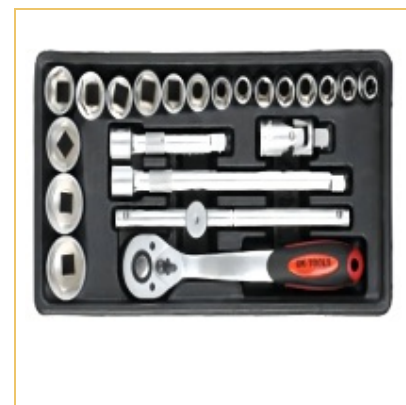

H1006C-22 22PCS TOOL SET

Qty/Ctn	1
Product Detail	组套