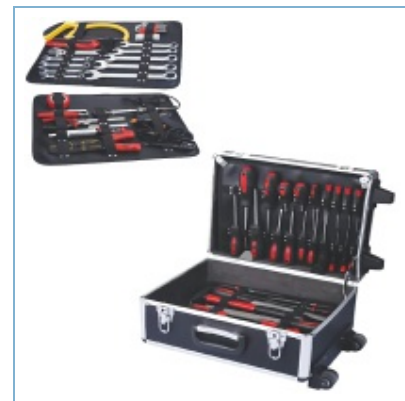

H8036D

86PCS TOOL SET

Qty/Ctn

1

Meas.(cm)

42.5/33.5/18.0

G.W./N.W.(kgs)

9.5/8.5

Product Detail

组套