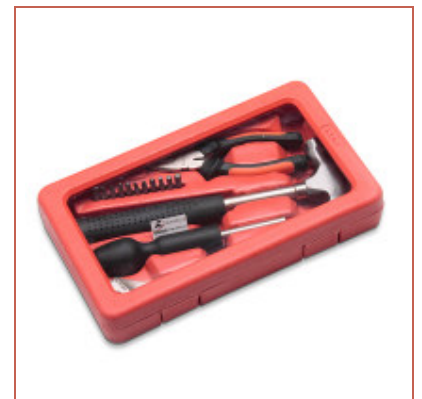

H6052A

15PCS Household tool set

Qty/Ctn 8PC

Meas.(cm) 38.0/33.0/23.0

G.W./N.W.(kgs) 12.5/10.72

Product Detail 15PCS Household tool set