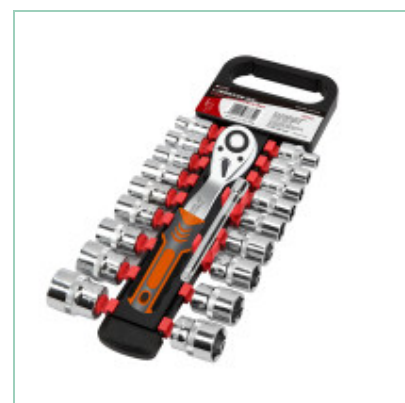

SS3731G

3/8socket wrench set

Product Detail

3/8socket wrench set

SS3732G

1/2 socket wrench set

Product Detail

1/2 socket wrench set