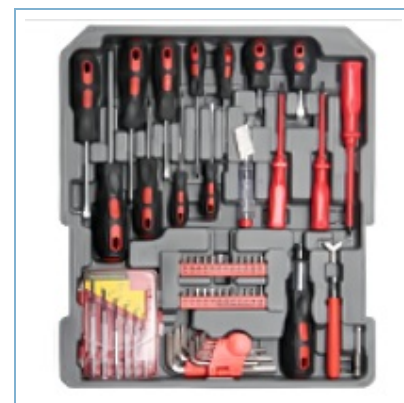

H6038A-3

57PCS TOOL SET

Qty/Ctn

1

Product Detail

组套