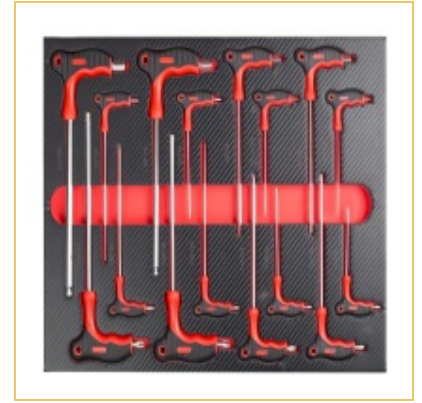

H18044EW-5

16PCS TOOL SET

Qty/Ctn 1

Meas.(cm) 54.0/39.0/3.0

Product Detail 组套