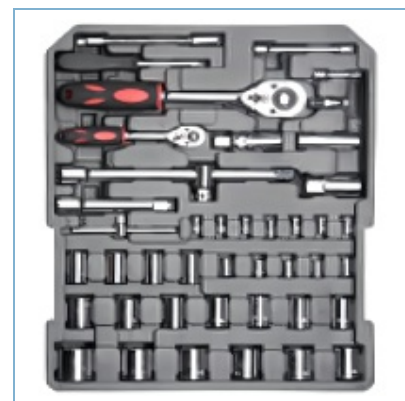

H6038A-41

42PCS TOOL SET

Qty/Ctn

1

Product Detail

组套