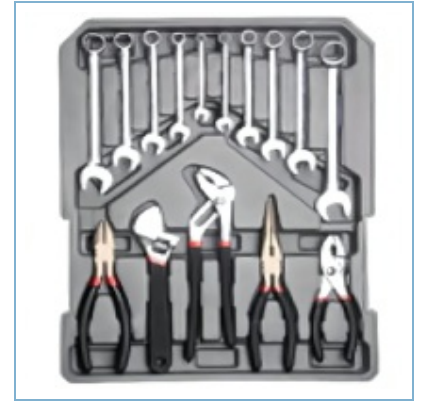

H6038A-1

15PCS TOOL SET

Qty/Ctn

1

Product Detail

组套