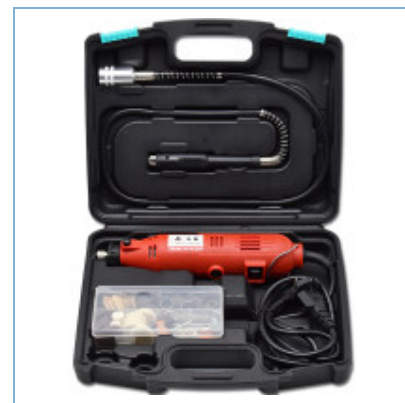

P16011A

100pc flexible shaft electric mill set

Meas.(cm)

44.0/31.0/50.0

Product Detail

100pc flexible shaft electric mill set