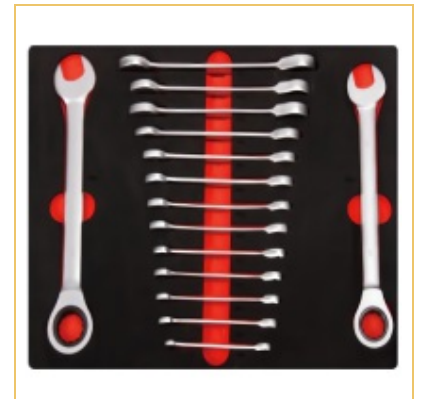

H16022EW-1

15PCS TOOL SET

Qty/Ctn

1

Meas.(cm)

54.0/39.0/2.8

Product Detail

组套