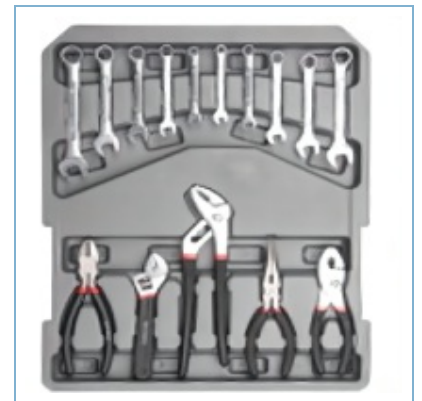

H6038A-22

15PCS TOOL SET

Qty/Ctn

1

Product Detail

组套

H6038A-23-OM

15PCS TOOL SET