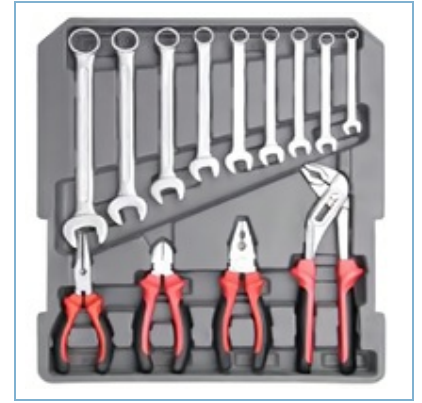

H6038A-30

13PCS TOOL SET

Qty/Ctn

1

Product Detail

组套