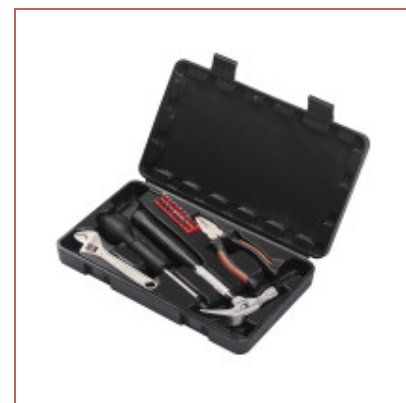

H14008A

24 PCS household tool set

Qty/Ctn	10PC
Meas.(cm)	38.0/33.0/30.0
G.W./N.W.(kgs)	13.0/12.0
Product Detail	24 PCS household tool set