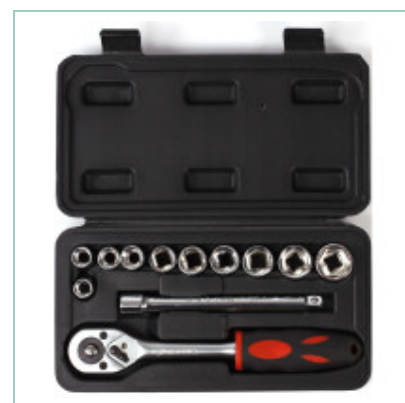

12 PCS 10mm series socket set

Product Detail

12 PCS 10mm series socket set