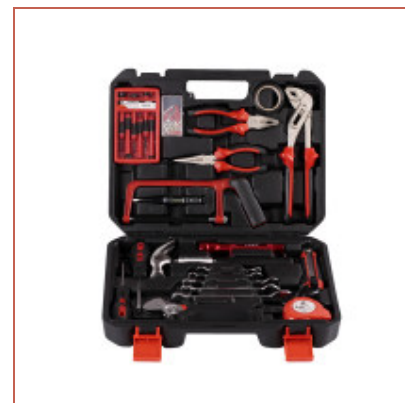

G.W./N.W.(kgs)

9.0/8.0

Product Detail

102 PCS household tool set

**H14005A****95 PCS household tool set****Qty/Ctn**

5PC

Product Detail

95 PCS household tool set