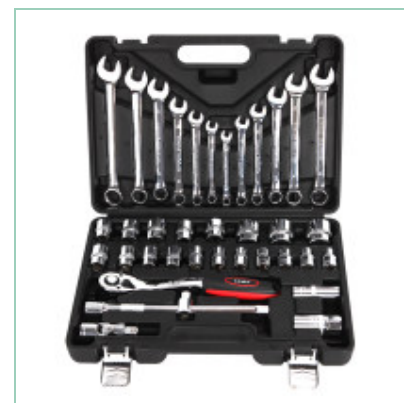

SS3222A

37PCS 12.5MM series socket sets

Qty/Ctn	1PC
Meas.(cm)	41.0/11.0/32.0
G.W./N.W.(kgs)	6.5/5.5
Product Detail	37PCS 12.5MM series socket sets