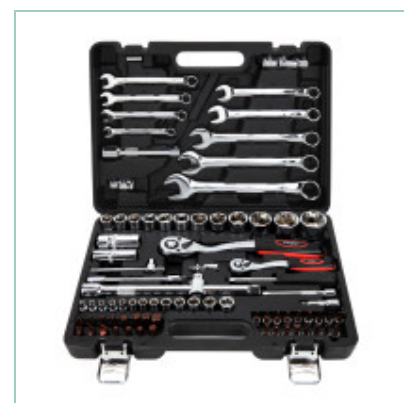

SS3222A

37PCS 12.5MM series socket sets

Qty/Ctn	1PC
Meas.(cm)	41.0/11.0/32.0
G.W./N.W.(kgs)	6.5/5.5
Product Detail	37PCS 12.5MM series socket sets

SS3388A

82PCS Socket wrench set

Qty/Ctn	1PC
Meas.(cm)	40.3/10.2/30.5
G.W./N.W.(kgs)	6.0/5.7
Product Detail	82PCS Socket wrench set