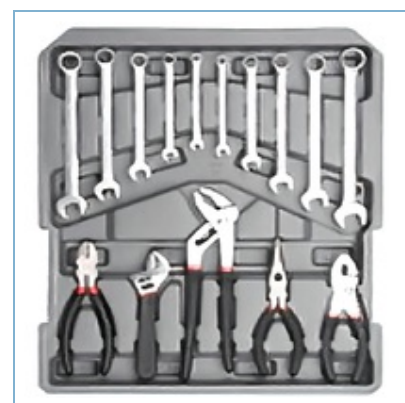

H6038A-19

15PCS TOOL SET

Qty/Ctn

1

Product Detail

组套

H6038A-1C

15PCS TOOL SET