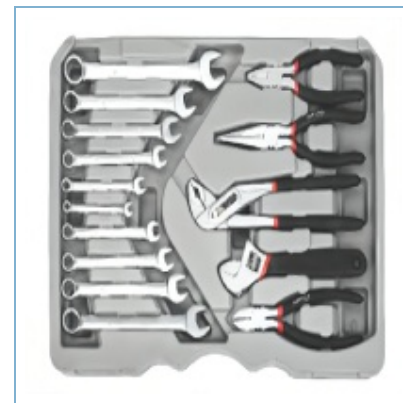

Qty/Ctn 1

Product Detail 组套

H8058A14

15PCS TOOL SET

Qty/Ctn

1

Product Detail

组套