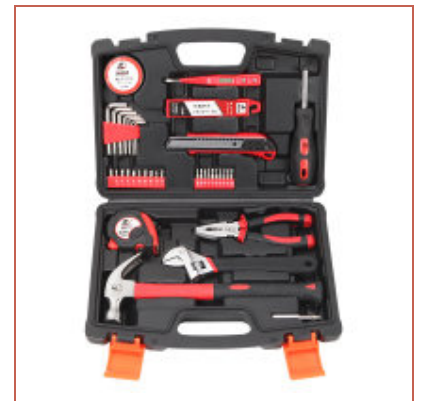

38PCS Household tool set

Qty/Ctn

5PC

Meas.(cm)

40.0/35.3/33.5

G.W./N.W.(kgs)

10.0/9.0

Product Detail

38PCS Household tool set