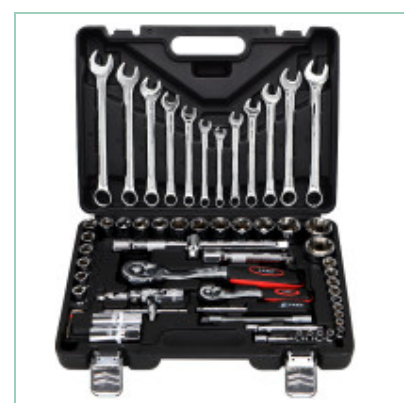

61PCS Socket wrench set

Qty/Ctn	1PC
Meas.(cm)	40.3/10.2/30.5
G.W./N.W.(kgs)	6.6/5.6
Product Detail	61PCS Socket wrench set