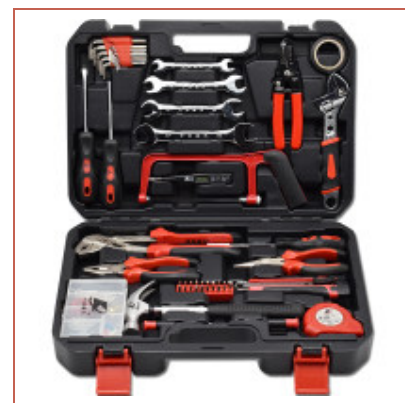

H14002A

112 PCS household tool set

Qty/Ctn

1PC

Meas.(cm)

45.3/10.0/32.0

G.W./N.W.(kgs)

5.8/4.8

Product Detail

112 PCS household tool set