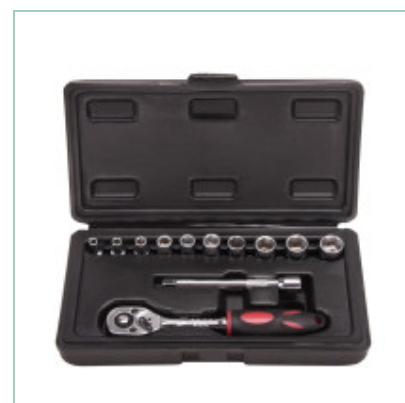

10PC

Meas.(cm)

26.5/25.0/25.0

G.W./N.W.(kgs)

7.0/6.2

Product Detail

12 PCS 3/8"DR socket sets

**SS012A02****12 PCS 10mm series socket set****Product Detail**