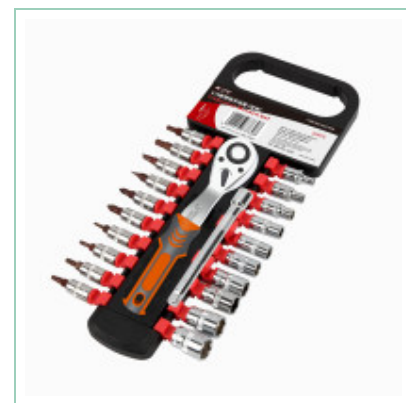

Qty/Ctn

1PC

Meas.(cm)

14.3/3.8/31.0

G.W./N.W.(kgs)

0.602/0.5

Product Detail

1 / 4 socket wrench set