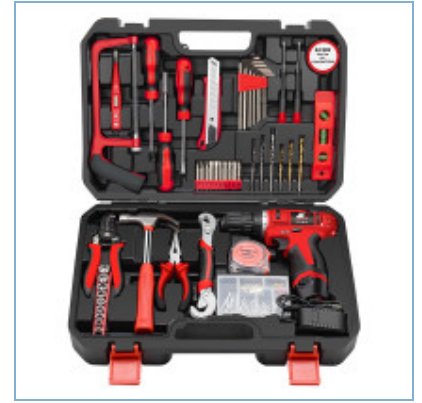

P2982A

109 PCS electric drill tool set

Qty/Ctn 1PC

Meas.(cm) 46.0/11.8/33.5

G.W./N.W.(kgs) 5.8/4.8

Product Detail 109 PCS electric drill tool set