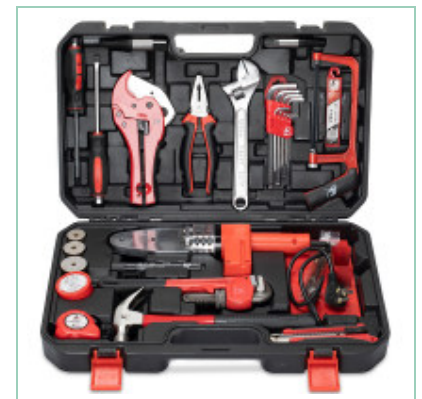

Product Detail 129PCS Tools Set

H2924A

41pcs Plumber repair tool set

Qty/Ctn 1PC

Meas.(cm) 53.5/11.5/35.5

G.W./N.W.(kgs) 7.75/7.2

Product Detail 41pcs Plumber repair tool set

H9004A01**37pcs Household tool set****Qty/Ctn**