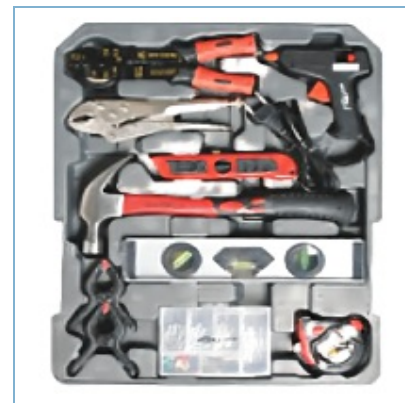

H6038A-2

tools set

Qty/Ctn

1

Product Detail

组套