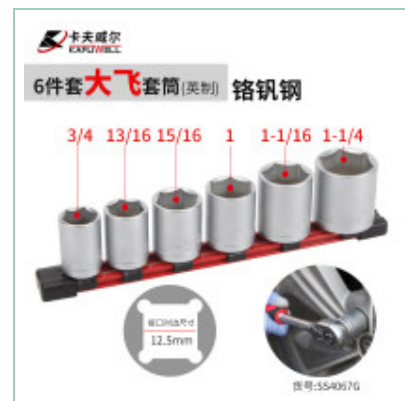

Product Detail

1/2 socket wrench set

SS4067G

6PCS 12.5mm inch socket set

Product Detail

6PCS 12.5mm inch socket set

SS8120A01

120 PCS 12.5 × ten × 6.3mm series metric British syste... comprehensive set