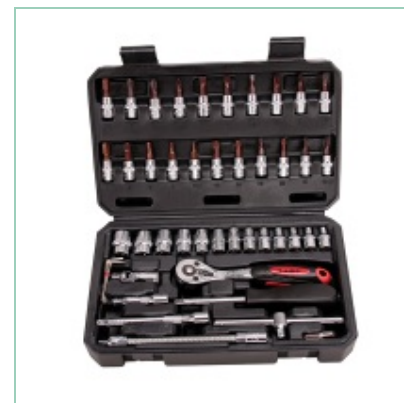

SS13046A

46 PCS 6.3MM series metric socket set

Qty/Ctn

10PC

Meas.(cm)

34.0/34.0/27.0

G.W./N.W.(kgs)

14.0/13.49

Product Detail

46 PCS 6.3MM series metric socket set