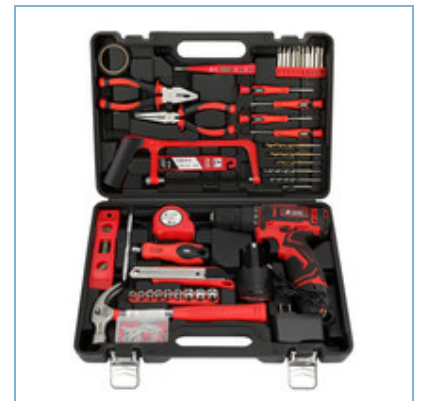

P3893A

126 PCS Tools Set

Qty/Ctn 1PC

Meas.(cm) 39.5/9.0/29.5

G.W./N.W.(kgs) 4.5/3.55

Product Detail 126 PCS Tools Set