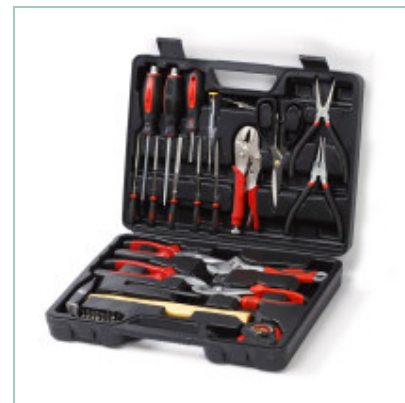

3PC

Meas.(cm)

42.0/32.5/32.0

G.W./N.W.(kgs)

14.5/13.0

Product Detail

37pcs Household tool set

**SS012A01****12 PCS 3/8"DR socket sets****Qty/Ctn**