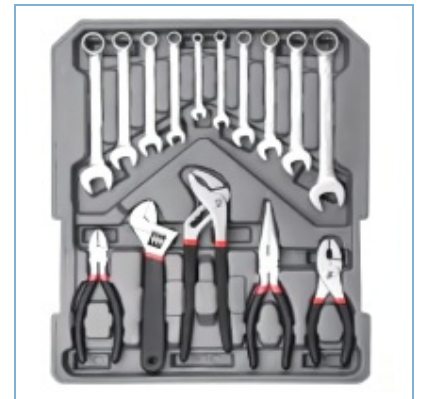

H6038A-11D

15PCS TOOL SET

Qty/Ctn

1

Product Detail

组套