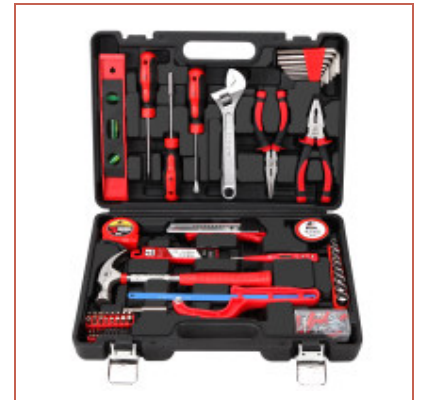

61PCS household tool set

Qty/Ctn

5PC

Meas.(cm)

40.0/30.0/46.0

G.W./N.W.(kgs)

3.0/2.5

Product Detail

61PCS household tool set