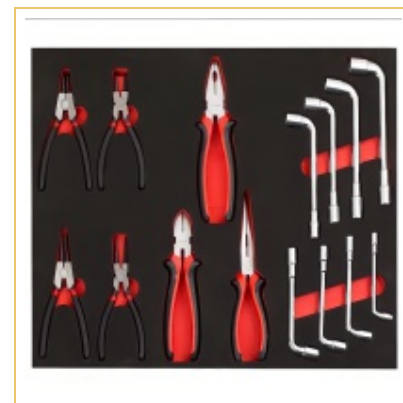

H18005EW-3

18PCS TOOL SET

Qty/Ctn	1
Meas.(cm)	54.0/39.0/2.8
Product Detail	组套

H18005EW-4

15PCS TOOL SET

Qty/Ctn	1
Meas.(cm)	54.0/39.0/2.8
Product Detail	组套

H18010DW

6Layer Cabinet