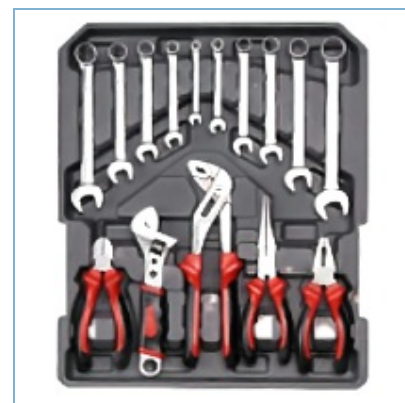

H6038A-1C

15PCS TOOL SET

Qty/Ctn

1

Product Detail

组套