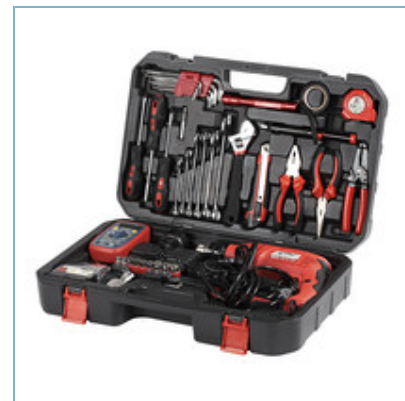

H13038A

72pcs household tool set

Qty/Ctn

1PC

Meas.(cm)

53.5/13.0/36.0

G.W./N.W.(kgs)

8.0/7.8

Product Detail

72pcs household tool set