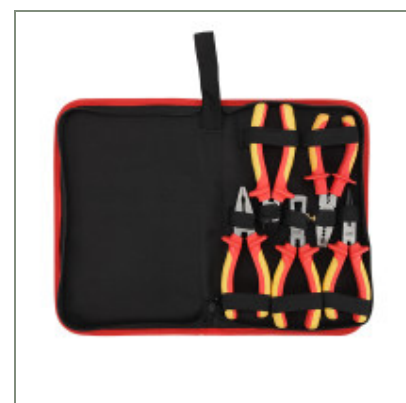

1PC

Meas.(cm)

31.5/5.0/21.0

G.W./N.W.(kgs)

1.18/1.0

Product Detail

5PCS VDE PLIERS SET

C4017B