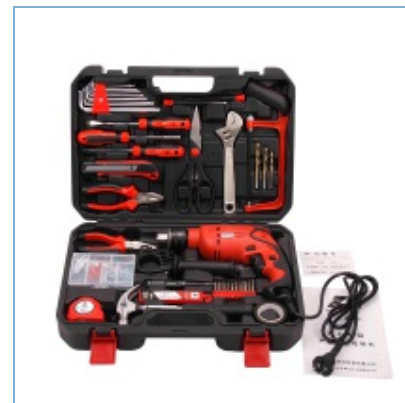

Meas.(cm)

47.5/12.5/34.0

G.W./N.W.(kgs)

6.6/5.6

Product Detail

108 pcs household tool set with impact drill

P2982A

109 PCS electric drill tool set