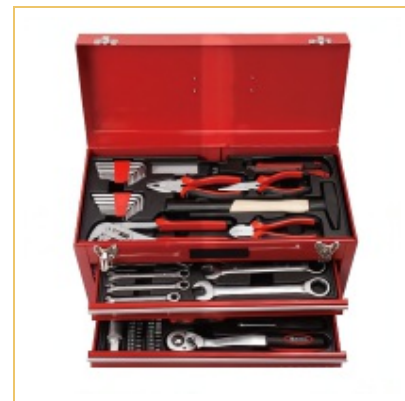

H17028DW

89PCS TOOL SET

Qty/Ctn

1PC

Meas.(cm)

52.5/27.5/32.0

G.W./N.W.(kgs)

11.0/10.0

Product Detail

89PCS TOOL SET