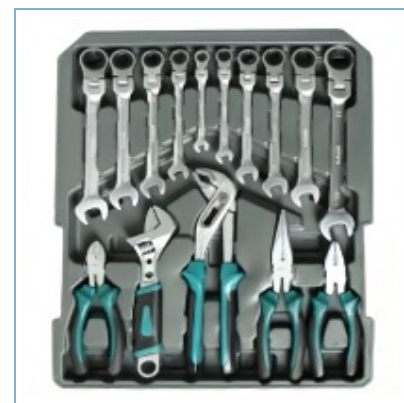

1

Product Detail

组套

H6038A-27

88PCS TOOL SET

Qty/Ctn

1

Product Detail