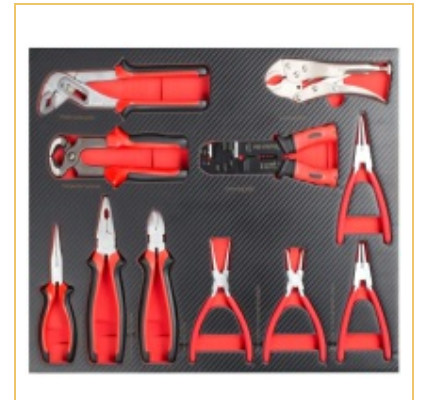

Qty/Ctn 1

Meas.(cm) 54.0/39.0/3.0

Product Detail 组套

**H18044EW-6****11PCS TOOL SET**

Qty/Ctn 1

Meas.(cm) 54.0/39.0/3.0

Product Detail 组套

**H18044EW-7****17PCS TOOL SET**