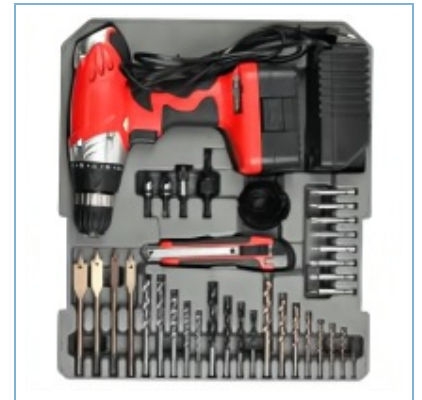

Product Detail

组套

H6038A-10

37PCS TOOL SET

Qty/Ctn

1

Product Detail

组套