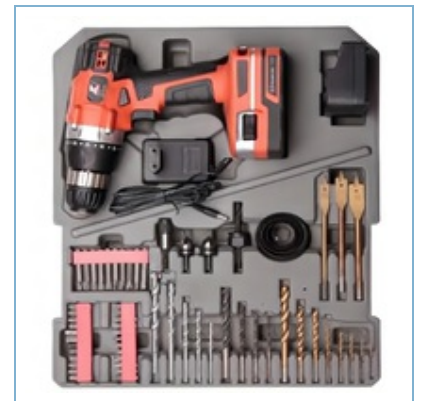

组套

H6038A-9

45PCS TOOL SET

Qty/Ctn

1

Product Detail

组套

H6038A-9-1