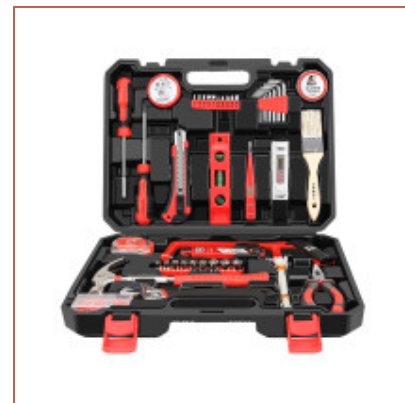

1PC

Meas.(cm)

39.0/8.8/30.0

G.W./N.W.(kgs)

2.6/2.47

Product Detail

127-piece tool set

**H3516A****29-piece tool set****Qty/Ctn**