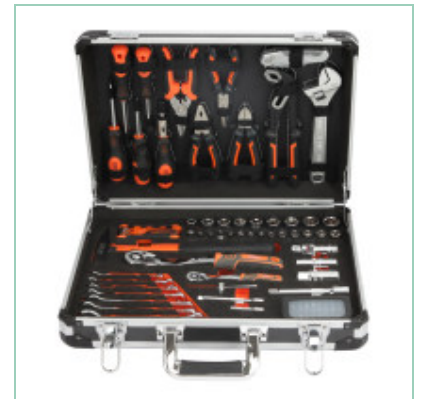

SS3566E**80PCS Mechanical tool set****Qty/Ctn** 1PC**Meas.(cm)** 36.5/14.5/28.5**G.W./N.W.(kgs)** 5.5/4.5**Product Detail** 80PCS Mechanical tool set**SS3567E****136PCS Mechanical tool set****Qty/Ctn** 1PC**Meas.(cm)** 480.0/145.0/375.0**G.W./N.W.(kgs)** 10.5/9.5**Product Detail** 136PCS Mechanical tool set**SS3573E****89-piece aluminium tool set****Qty/Ctn** 1PC**Meas.(cm)** 38.5/15.0/30.5**G.W./N.W.(kgs)** 6.8/6.5**Product Detail** 89-piece aluminium tool set**SS3574E****94 PCS TOOLS SET****Qty/Ctn** 1PC**Meas.(cm)** 47.5/12.5/37.0**G.W./N.W.(kgs)** 8.0/7.6**Product Detail** 94 PCS TOOLS SET