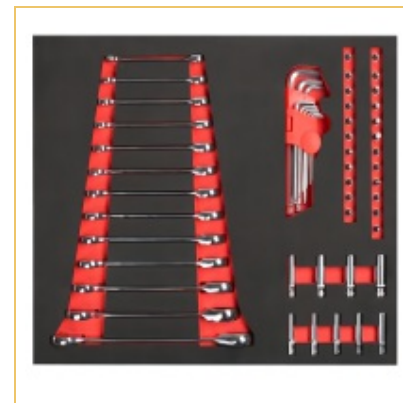

Product Detail 10Layer Cabinet

**H18005EW-1****61PCS TOOL SET**

Qty/Ctn 1

Meas.(cm) 54.0/39.0/2.8

Product Detail 组套

H18005EW-2

54PCS TOOL SET

Qty/Ctn	1
Meas.(cm)	54.0/39.0/2.8
Product Detail	组套