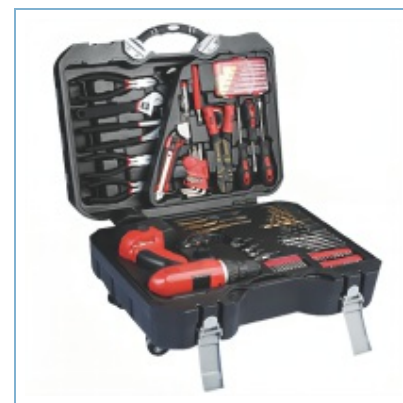

H8059A

146PCS TOOL SET

Qty/Ctn

1PC

Meas.(cm)

45.0/37.0/23.0

G.W./N.W.(kgs)

15.0/14.0

Product Detail

146PCS TOOL SET