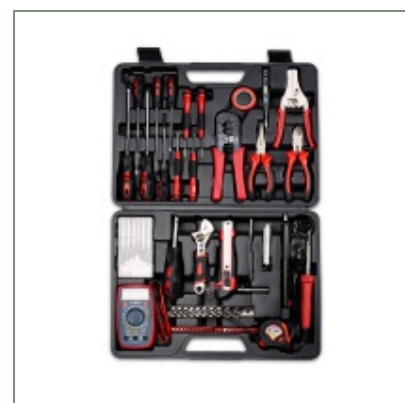

1PC

Meas.(cm)

41.8/31.8/9.8

G.W./N.W.(kgs)

4.0/3.7

Product Detail

63 pcs electronic tool set

H1113B