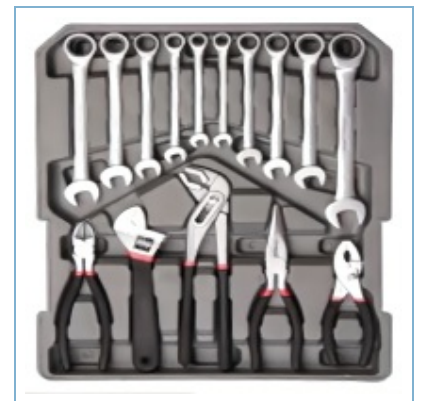

H6038A-23-OM

15PCS TOOL SET

Qty/Ctn

1

Product Detail

组套