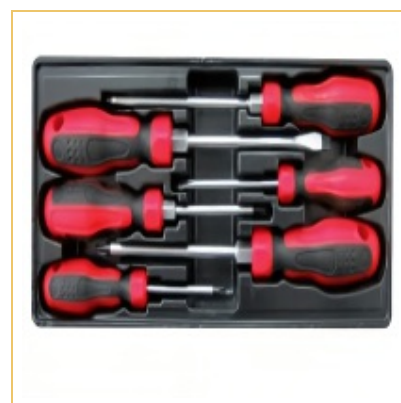

组套

H1032C-12

6PCS TOOL SET

Qty/Ctn

1

Product Detail

组套

H1032C-2