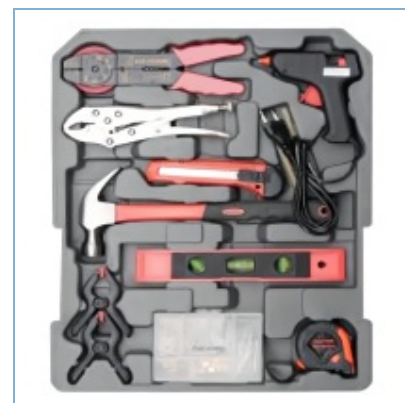

Product Detail

组套

H6038A-2-1

11PCS TOOL SET

Qty/Ctn

1

Product Detail

组套