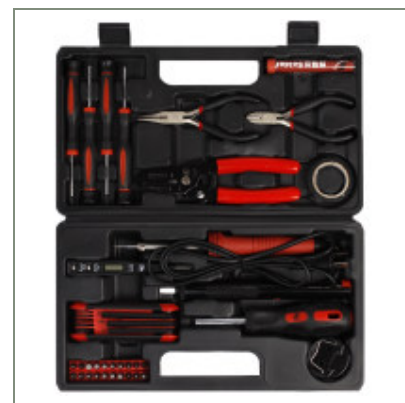

C9002A

42 pcs electronic tool set

Qty/Ctn

5PC

Meas.(cm)

35.0/19.5/32.0

G.W./N.W.(kgs)

8.5/8.1

Product Detail

42 pcs electronic tool set